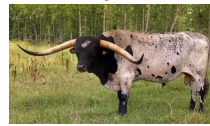

TTT: 70.2500 on 08/27/2024

HL Range Finder

HL Heads Up

ZD ROCKS 585 FIREFLY

401K

HL Tuff's Stardom

ROCK STAR

585 FIREFLY