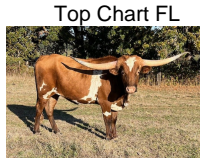

Top Chart FL

Date of Birth: 02/04/2022
Registration 1: CI340928*
Breeder: Daniel & Angelina Fey
Owner: Daniel & Angelina Fey

Courtesy of Fey Longhorns

Tuff and Grande granddaughter with much desired backward horn direction coming from her grandsire Saddlehorn. This heifer is put together well and will have a lot of horn!

TTT: 71.2500 on 11/06/2024

Top Chart FL

Top Saddle

Tuff Shania FL

Saddlehorn

Madison Avenue

TUFF AND GRANDE 2/15

7-11 DEMANDS VELVET