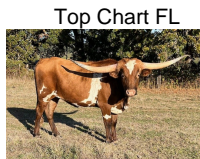

Top Chart FL

Date of Birth: 02/04/2022
Registration 1: CI340928*
Breeder: Daniel & Angelina Fey
Owner: Daniel & Angelina Fey

Courtesy of Fey Longhorns

Tuff and Grande granddaughter with much desired backward horn direction coming from her grandsire Saddlehorn. This heifer is put together well and will have a lot of horn!

TTT: 74.2500 on 02/19/2025

Top Chart FL

Top Saddle

Tuff Shania FL

Saddlehorn

Madison Avenue

TUFF AND GRANDE 2/15

7-11 DEMANDS VELVET