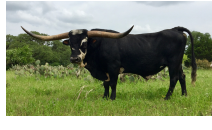

RENEGADES INDIAN GIRL 290

COWBOY UP CHEX

RC PACIFIC MERMAID

Colorado Texa

C9 Gold Rush 1039

COWBOY TUFF CHEX

HELM HGC DOUBLE GRANDE

RENEGADE 19/5