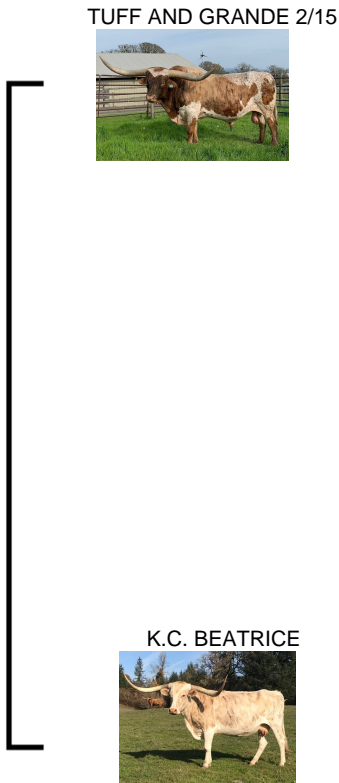

Tuff Trisha FL

Date of Birth: 02/22/2018
Registration 1: CI315472
Breeder: Fey Longhorns
Owner: MF Partnership Division of New Age Cattle Co

Courtesy of New Age Cattle Co

Tuff and Grande daughter out of the super producing cow KC Beatrice. Strong female line with D/O Miss Grande, BL Rio Catchit, and K.C. Maxi Queen.

TTT: 91.3125 on 11/07/2023

COWBOY TUFF CHEX

HELM HGC DOUBLE GRANDE

K.C. DUPLICATOR

COWBOY CHEX

BL RIO CATCHIT

HUNTS GRAND COMMAND

D/O MISS GRANDE