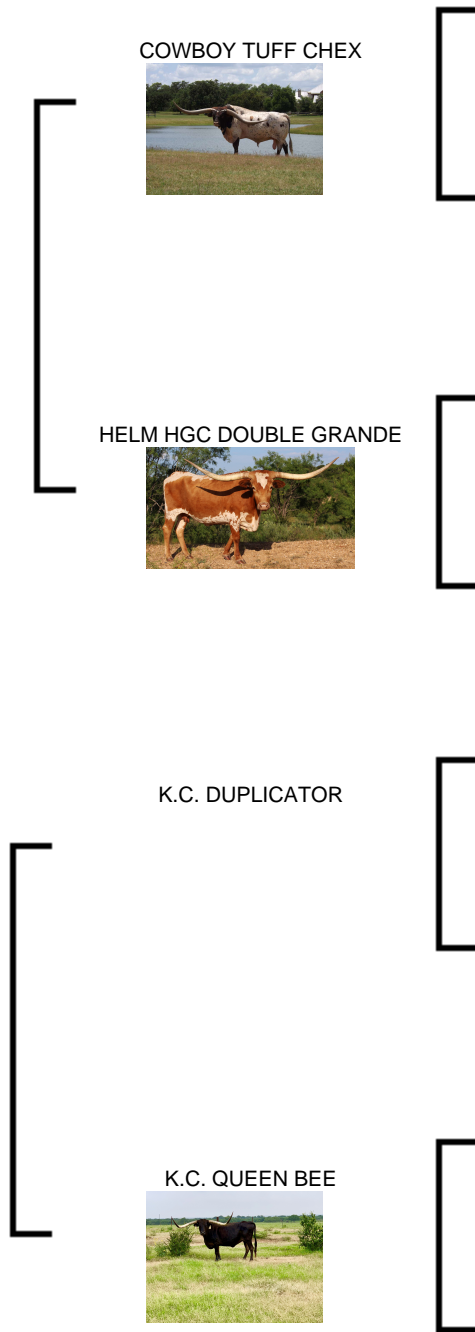

Tuff Trisha FL

Date of Birth: 02/22/2018
Registration 1: CI315472
Breeder: Fey Longhorns
Owner: MF Partnership Division of New Age Cattle Co

Courtesy of New Age Cattle Co

Tuff and Grande daughter out of the super producing cow KC Beatrice. Strong female line with D/O Miss Grande, BL Rio Catchit, and K.C. Maxi Queen.

TTT: 91.3125 on 11/07/2023

COWBOY TUFF CHEX

HELM HGC DOUBLE GRANDE

K.C. DUPLICATOR

COWBOY CHEX

BL RIO CATCHIT

HUNTS GRAND COMMAND

D/O MISS GRANDE